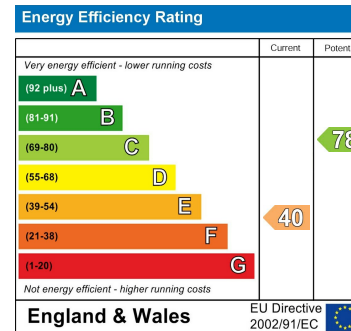

EDEN MIDCALF
— SALES & LETTINGS —

Black & White Cottage

£325,000
Cleobury Road
Worcestershire, DY12 2QG

Agents Note: Whilst every care has been taken to prepare these particulars, they are for guidance purposes only. All measurements are approximate and are for general guidance purposes only and whilst every care has been taken to ensure their accuracy, they should not be relied upon and potential buyers/tenants are advised to recheck